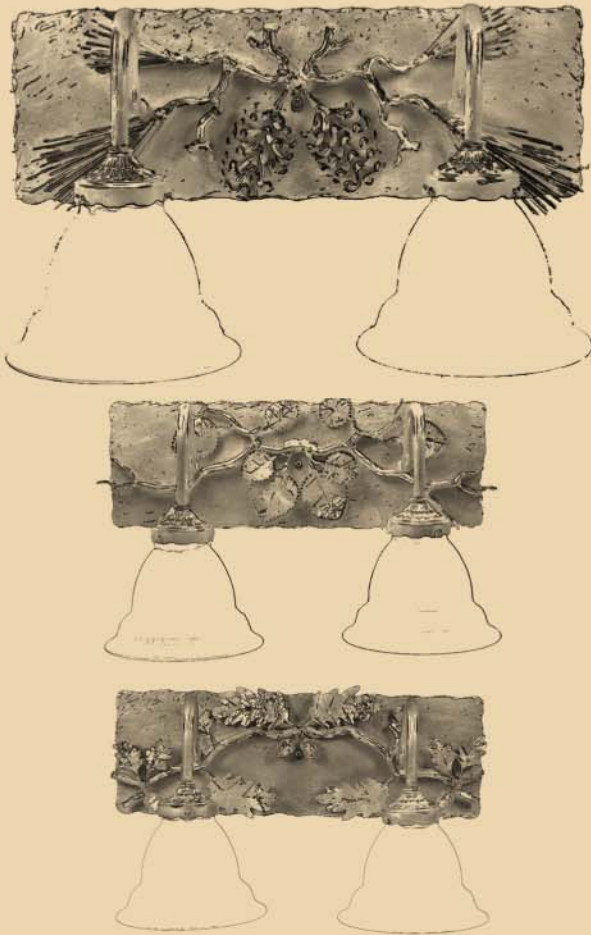

## Vanity Sconce - 2 Light

*Every Naytura vanity sconce features a simple beauty that is highlighted with exquisite detailing of the natural elements. Each curve and patina highlight of the detailing will impress upon the design of your home. Available in a variety of sizes and configurations, these artful light fixtures will showcase any room in which they are placed.*

*Choose your own shade to complete the vanity sconces that best fits your requirements. This fixture is also available in two, three or four light configurations.*

### *Approximate Specifications :*

<i>Width:</i>	<i>18"</i>
<i>Height:</i>	<i>6" w/out shades</i>
<i>Depth:</i>	<i>6" w/out shades</i>
<i>Weight:</i>	<i>10lbs</i>
<i>Illumination:</i>	<i>2 medium base bulb - up to 60 watts each</i>