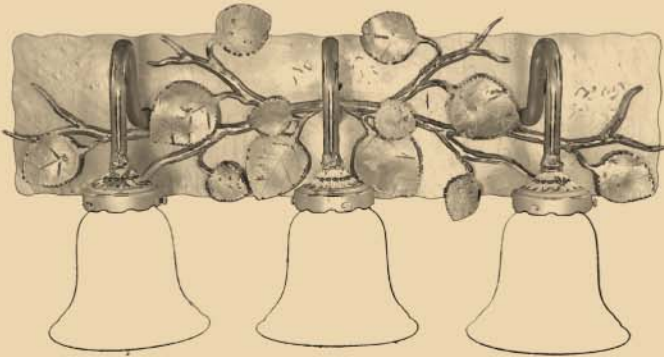

Naytura's three light sconce represents the medium sized line of our Vanity Sconces. Using a backplate that is four inches smaller in width than the four light Sconce, these beautiful fixtures are designed with Natural accents.

Choose between aspen, pine or oak detailing as well as the orientation of the light source, these sconces will showcase your bathroom with functional light and a natural beauty. Gold highlights and a rustic patina highlight this fixture.

Approximate Specifications :

<i>Width:</i>	<i>24"</i>
<i>Height:</i>	<i>6" w/out shades</i>
<i>Depth:</i>	<i>6" w/out shades</i>
<i>Weight:</i>	<i>16lbs</i>
<i>Illumination:</i>	<i>3 medium base bulb - up to 60 watts each</i>