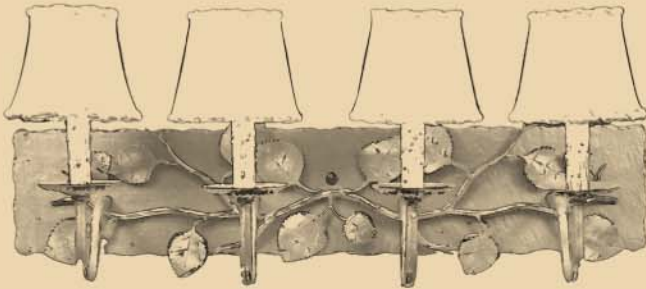

# NAYTURA

1-866-807-3057

SC047-LP-U  
Pine

SC047-LA-U  
Aspen

SC047-LO-U  
Oak

SC047  
L-U

SC047-L-U

## Vanity Sconce - 4 Light

*Naytura's vanity sconces are designed to enhance and provide adequate lighting for any bathroom or powder room. Multiple options for each vanity fixture assures that the proper size, orientation, and natural elements are available for any type of project. Choosing between pine, aspen or oak will also guarantee that the lighting fixture will have the detailing found in the area around the home.*

### *Approximate Specifications :*

<i>Width:</i>	<i>30"</i>
<i>Height:</i>	<i>6" w/out shades</i>
<i>Depth:</i>	<i>6" w/out shades</i>
<i>Weight:</i>	<i>20lbs</i>
<i>Illumination:</i>	<i>4 candelabra bulb - up to 40 watts each</i>