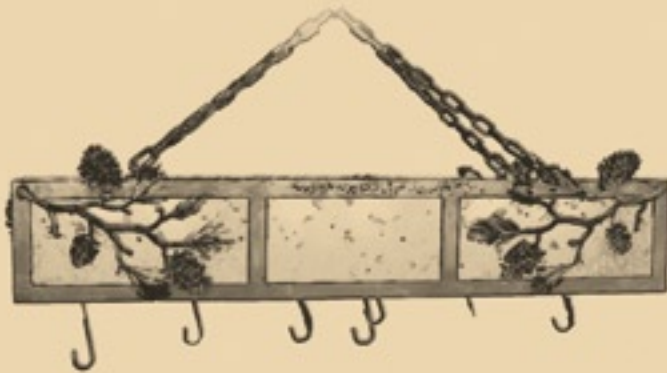

*The combination of natural detailing set against glowing mica is the perfect compliment to your kitchen area. These Pot Rack Chandeliers, provide functional lighting that is also practical in highlighting your kitchen accessories and cooking area.*

*Available in two main sizes, this chandelier can be detailed in pine, aspen or oak and can be further enhanced with modern low-voltage halogen fixtures.*

*Approximate Specifications :*

<i>Width:</i>	<i>24"</i>	<i>28"</i>	<i>38"</i>
<i>Length:</i>	<i>48"</i>	<i>54"</i>	<i>62"</i>
<i>Height:</i>	<i>16" w/out hooks</i>		
<i>Weight:</i>	<i>195lbs</i>	<i>230lbs</i>	<i>300lbs</i>
<i>Illumination:</i>	<i>6 to 8 incandescent bulbs up to 60 watts each</i>		