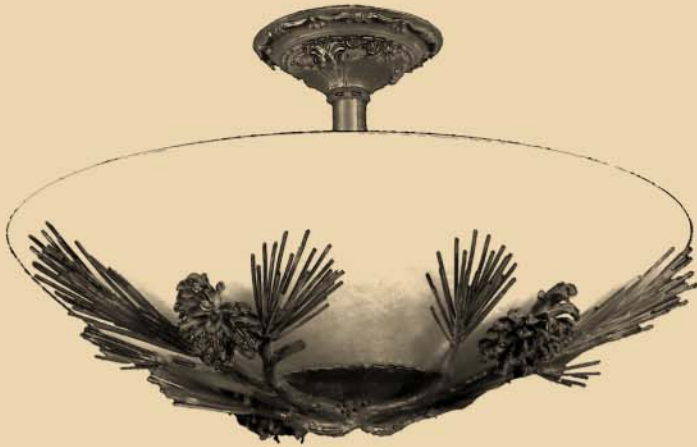

NAYTURA

1-866-807-3057

PL19
GAL-P

PL19-GAL-P

Pendant Chandelier - Gold Alabaster - Pine

The Alabaster Pendant fixture is available in both Gold and Ivory White shades to more easily match the colors to your existing decor. Using only the finest Alabaster available, along with Naytura's exquisite detailing, these fixtures will enhance any room. The total height of the pendant fixture is variable based on the beam length. Standard beam length is 10".

Approximate Specifications :

<i>Width:</i>	<i>19"</i>
<i>Height:</i>	<i>12" (Fixture) - Variable beam</i>
<i>Weight:</i>	<i>30lbs</i>
<i>Illumination:</i>	<i>2 or 3 incandescent bulbs up to 60 watts each</i>

Customization:

*Available with Pine / Aspen / Oak detailing
Gold or Ivory White alabaster*

Please refer to the customization section of the catalog for more options

NAYTURA