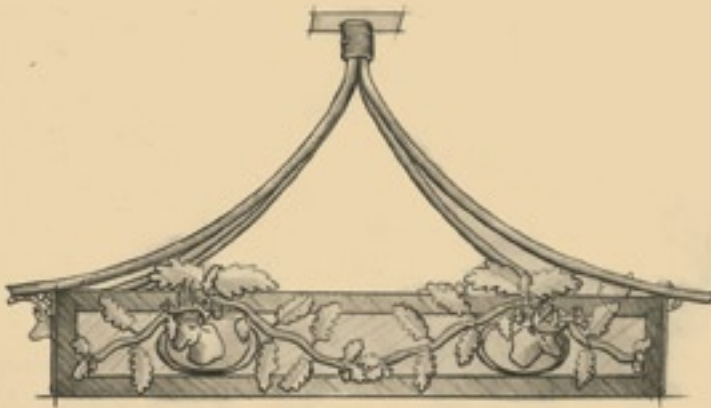

CH50
54-M-O

Rectangular Chandelier - Elk with Oak and Mica

Naytura's rectangular chandeliers are the perfect compliment to dining or kitchen applications. The use of mica and bronze trophy elk highlight this fixture. Four substantial hand crafted branch arms are used to hold the fixture securely, while a large ceiling plate is used for mounting.

Available options on Naytura's rectangular chandeliers include pine, aspen or oak detailing, along with lighting options. Standard lighting includes six to eight incandescent bulbs, or optional low-voltage halogens for increased illumination. This fixture is substantial, and will provide the beauty of the great outdoors inside your home.

Approximate Specifications :

<i>Width:</i>	<i>24"</i>	<i>28"</i>	<i>38"</i>
<i>Length:</i>	<i>48"</i>	<i>54"</i>	<i>62"</i>
<i>Height:</i>	<i>42"</i>	<i>46"</i>	<i>52"</i>
<i>Weight:</i>	<i>175lbs</i>	<i>210lbs</i>	<i>280lbs</i>
<i>Illumination:</i>	<i>6 to 8 incandescent bulbs up to 60 watts each</i>		