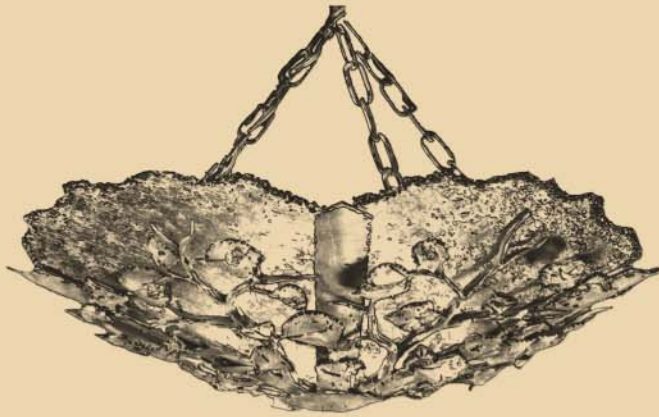

NAYTURA

1-866-807-3057

CH15
32-A

CH15A

Mica Chandelier - Aspen

Naytura's Aspen Mica Chandelier is available in a variety of sizes, ranging from 24" to 38". This fixture is the perfect addition to any room, providing a warm romantic light that is a trademark of using a gold mica. The aspen leaves and branches grow from the center of the fixture towards the leaded edge of the mica.

Optionally, this fixture is available as a pendant fixture, which uses a beam instead of chain for mounting. The inherent shallowness of the chandelier, lends itself perfectly to those types of applications.